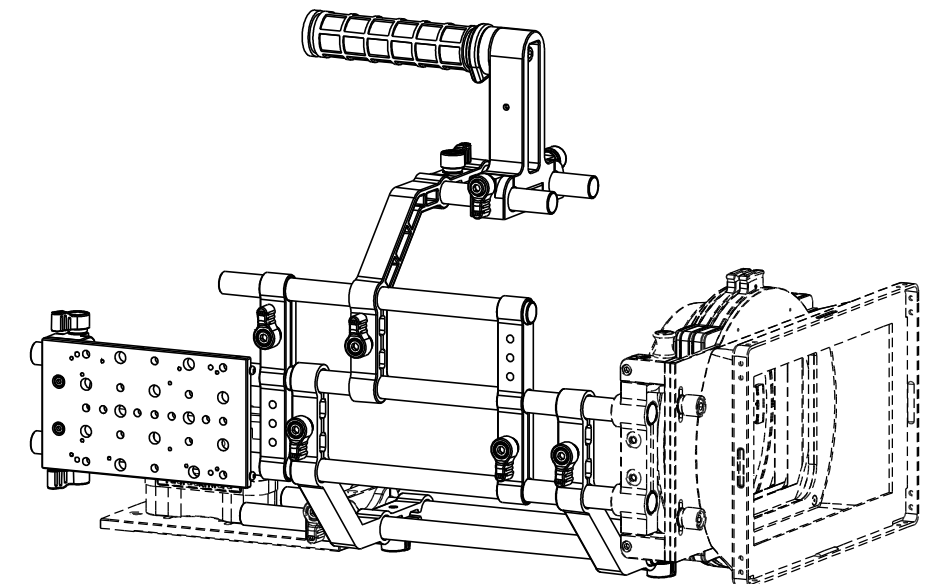

(3) 15mm X 60mm BRACKETS

(1) CHEESE PLATE

(2) MICRO QUICK CLAMPS

(2) 15mm X 60mm LINKS

"T" HANDLE & GRIP

(2) 18" IRIS RODS

(2) 12" IRIS RODS

(2) 9" IRIS RODS

(2) 4" IRIS RODS

(8) IRIS RODS

D-SLR

MATTEBOX, SHOULDER MOUNT AND BASE PLATE SOLD SEPARATELY

CAMERA

MATTEBOX AND BASE PLATE SOLD SEPARATELY

ADAPTER

MATTEBOX AND BASE PLATE SOLD SEPARATELY