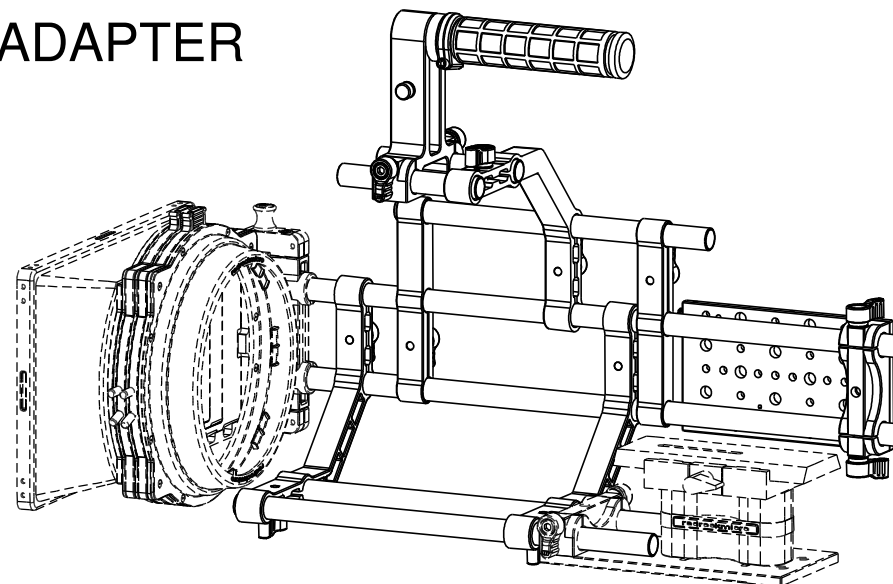

(3) 15mm X 60mm BRACKETS

(1) CHEESE PLATE

(2) MICRO QUICK CLAMPS

(2) 15mm X 60mm LINKS

"T" HANDLE & GRIP

(2) 18" IRIS RODS

(2) 12" IRIS RODS

(2) 9" IRIS RODS

(2) 4" IRIS RODS

(8) IRIS RODS

D-SLR

MATTEBOX, SHOULDER MOUNT AND BASE PLATE SOLD SEPARATELY

CAMERA

MATTEBOX AND BASE PLATE SOLD SEPARATELY

ADAPTER

MATTEBOX AND BASE PLATE SOLD SEPARATELY