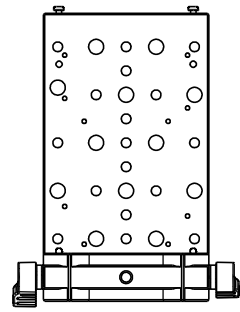

(3) 15mm X 60mm BRACKETS

(1) CHEESE PLATE

(2) MICRO QUICK CLAMPS

(2) 15mm X 60mm LINKS

"T" HANDLE & GRIP

(2) 18" IRIS RODS

(2) 12" IRIS RODS

(2) 9" IRIS RODS

(2) 4" IRIS RODS

(8) IRIS RODS

D-SLR

MATTEBOX, SHOULDER MOUNT AND BASE PLATE SOLD SEPARATELY

CAMERA

MATTEBOX AND BASE PLATE SOLD SEPARATELY

ADAPTER

MATTEBOX AND BASE PLATE SOLD SEPARATELY