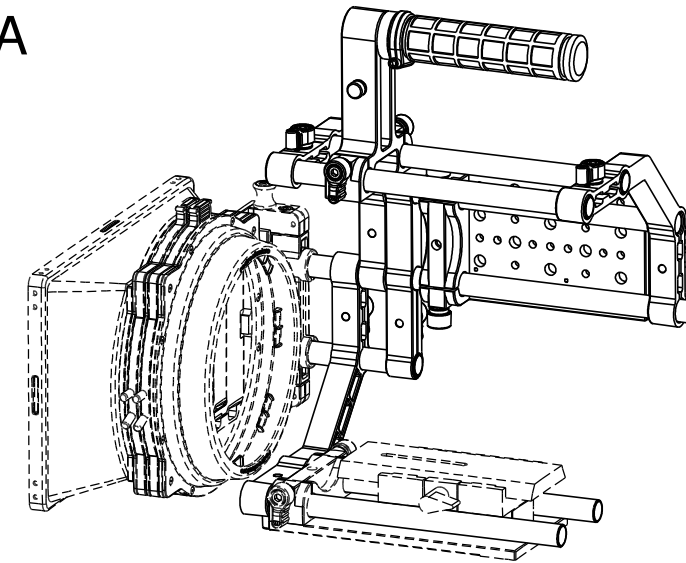

(3) 15mm X 60mm BRACKETS

(1) CHEESE PLATE

(2) MICRO QUICK CLAMPS

(2) 15mm X 60mm LINKS

"T" HANDLE & GRIP

(2) 18" IRIS RODS

(2) 12" IRIS RODS

(2) 9" IRIS RODS

(2) 4" IRIS RODS

(8) IRIS RODS

D-SLR

MATTEBOX, SHOULDER MOUNT AND BASE PLATE SOLD SEPARATELY

CAMERA

MATTEBOX AND BASE PLATE SOLD SEPARATELY

ADAPTER

MATTEBOX AND BASE PLATE SOLD SEPARATELY