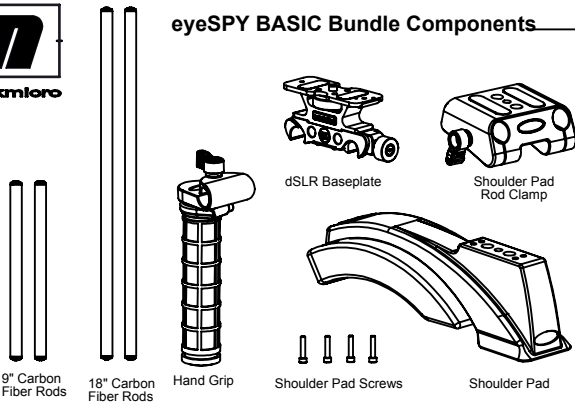

eyeSPY BASIC Bundle Components

eyeSpy Bundles comes with your choice of the Straight or Riser microLink4

eyeSPY BALANCE Bundle Components

eyeSPY DELUXE Bundle Components

The Deluxe Bundle comes with all components in the Basic and Balance Bundles and includes a FollowFocus and Focus Ring

The Balance Bundle comes with all components in the Basic Bundle and the microBalance Starter Kit + an additional Weight

COMPLETE BASIC eyeSPY BUNDLE ASSEMBLY

microBalance Starter Kit comes with both the eyeSpy Balance bundle and the eyeSpy Deluxe Bundle

NOTE: Hoodman Loupe sold separately

microFollowFocus Indie Bundle comes exclusively with the eyeSpy Deluxe Bundle

microBalance Basic Setup 1 using microLink4 Riser for dSLR cameras with no battery grip

microBalance Basic Setup 2 using microLink4 Straight for dSLR cameras with battery grip