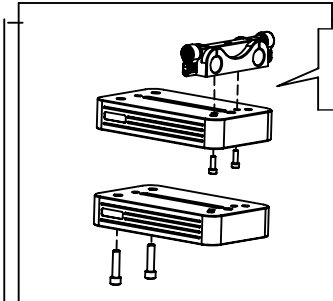

eyeSPY BASIC Bundle Components

eyeSpy Bundles comes with your choice of the Straight or Riser microLink4

eyeSPY BALANCE Bundle Components

eyeSPY DELUXE Bundle Components

The Deluxe Bundle comes with all components in the Basic and Balance Bundles and includes a FollowFocus and Focus Ring

The Balance Bundle comes with all components in the Basic Bundle and the microBalance Starter Kit + an additional Weight

COMPLETE BASIC eyeSPY BUNDLE ASSEMBLY

microBalance Starter Kit comes with both the eyeSpy Balance bundle and the eyeSpy Deluxe Bundle