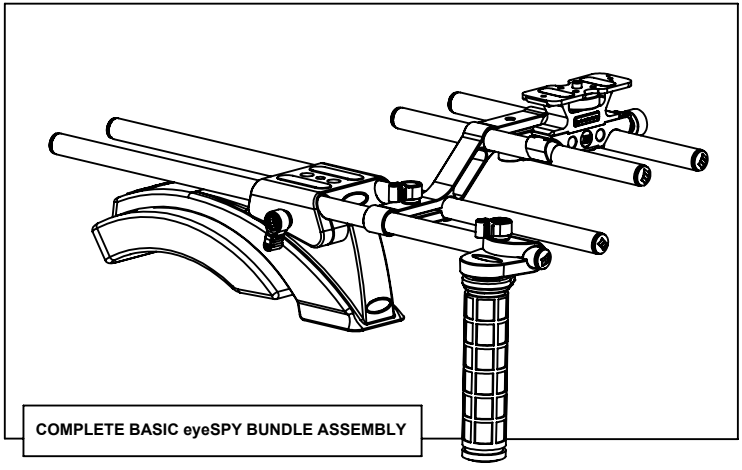

eyeSPY BASIC Bundle Components

eyeSpy Bundles comes with your choice of the Straight or Riser microLink4

eyeSPY BALANCE Bundle Components

eyeSPY DELUXE Bundle Components

The Deluxe Bundle comes with all components in the Basic and Balance Bundles and includes a FollowFocus and Focus Ring

The Balance Bundle comes with all components in the Basic Bundle and the microBalance Starter Kit + an additional Weight

COMPLETE BASIC eyeSPY BUNDLE ASSEMBLY

microBalance Starter Kit comes with both the eyeSpy Balance bundle and the eyeSpy Deluxe Bundle