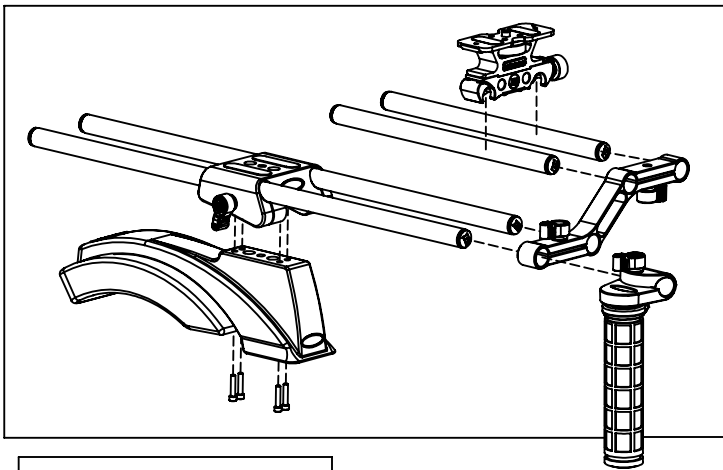

eyeSPY BASIC Bundle Components

eyeSpy Bundles comes with your choice of the Straight or Riser microLink4

eyeSPY BALANCE Bundle Components

eyeSPY DELUXE Bundle Components

The Deluxe Bundle comes with all components in the Basic and Balance Bundles and includes a FollowFocus and Focus Ring

The Balance Bundle comes with all components in the Basic Bundle and the microBalance Starter Kit + an additional Weight

COMPLETE BASIC eyeSPY BUNDLE ASSEMBLY

microBalance Starter Kit comes with both the eyeSpy Balance bundle and the eyeSpy Deluxe Bundle

NOTE: Hoodman Loupe sold separately

microFollowFocus Indie Bundle comes exclusively with the eyeSpy Deluxe Bundle

microBalance Basic Setup 1 using microLink4 Riser for dSLR cameras with no battery grip

microBalance Basic Setup 2 using microLink4 Straight for dSLR cameras with battery grip