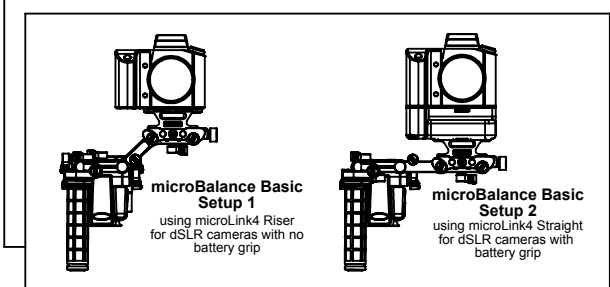

The Balance Bundle comes with all components in the Basic Bundle and the microBalance Starter Kit + an additional Weight

COMPLETE BASIC eyeSPY BUNDLE ASSEMBLY

microBalance Starter Kit comes with both the eyeSpy Balance bundle and the eyeSpy Deluxe Bundle

NOTE: Hoodman Loupe sold separately

microFollowFocus Indie Bundle comes exclusively with the eyeSpy Deluxe Bundle

microBalance Basic Setup 1 using microLink4 Riser for dSLR cameras with no battery grip

microBalance Basic Setup 2 using microLink4 Straight for dSLR cameras with battery grip