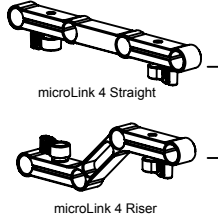

eyeSPY BASIC Bundle Components

eyeSpy Bundles comes with your choice of the Straight or Riser microLink4

eyeSPY BALANCE Bundle Components

eyeSPY DELUXE Bundle Components

The Deluxe Bundle comes with all components in the Basic and Balance Bundles and includes a FollowFocus and Focus Ring

The Balance Bundle comes with all components in the Basic Bundle and the microBalance Starter Kit + an additional Weight

COMPLETE BASIC eyeSPY BUNDLE ASSEMBLY

microBalance Starter Kit comes with both the eyeSpy Balance bundle and the eyeSpy Deluxe Bundle

NOTE: Hoodman Loupe sold separately

microFollowFocus Indie Bundle comes exclusively with the eyeSpy Deluxe Bundle

microBalance Basic Setup 1 using microLink4 Riser for dSLR cameras with no battery grip

microBalance Basic Setup 2 using microLink4 Straight for dSLR cameras with battery grip