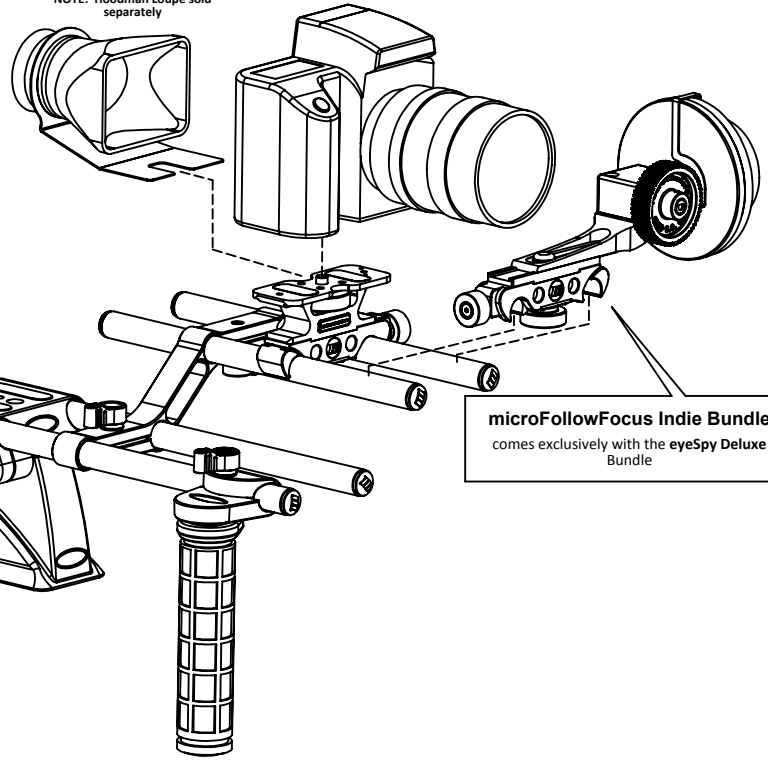

eyeSPY BASIC Bundle Components

eyeSpy Bundles comes with your choice of the Straight or Riser microLink4

eyeSPY BALANCE Bundle Components

eyeSPY DELUXE Bundle Components

The Deluxe Bundle comes with all components in the Basic and Balance Bundles and includes a FollowFocus and Focus Ring

The Balance Bundle comes with all components in the Basic Bundle and the microBalance Starter Kit + an additional Weight

COMPLETE BASIC eyeSPY BUNDLE ASSEMBLY

microBalance Starter Kit comes with both the eyeSpy Balance bundle and the eyeSpy Deluxe Bundle

NOTE: Hoodman Loupe sold separately

microFollowFocus Indie Bundle comes exclusively with the eyeSpy Deluxe Bundle

microBalance Basic Setup 1 using microLink4 Riser for dSLR cameras with no battery grip

microBalance Basic Setup 2 using microLink4 Straight for dSLR cameras with battery grip