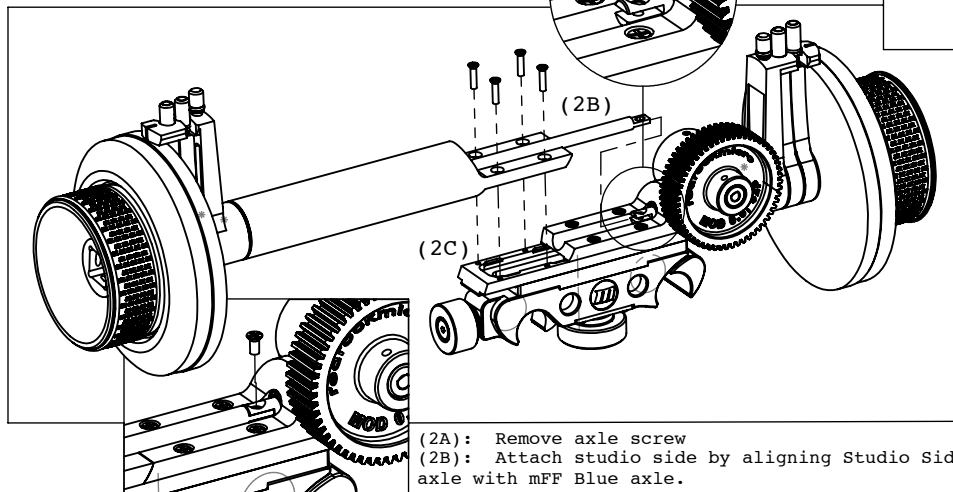

**Title:** *microFollowFocus | BLUE*  
**Scene:** *Add Studio side to existing mFF Blue*

create the cinema experience

<http://start.redrockmicro.com>  
Tutorials, forums, customer support