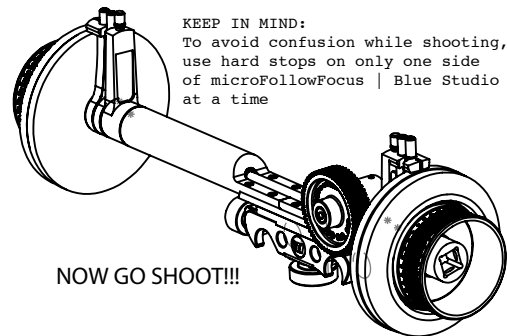

**Title:** *microFollowFocus | BLUE*  
**Scene:** *Add Studio side to existing mFF Blue*

create the cinema experience

<http://start.redrockmicro.com>  
Tutorials, forums, customer support