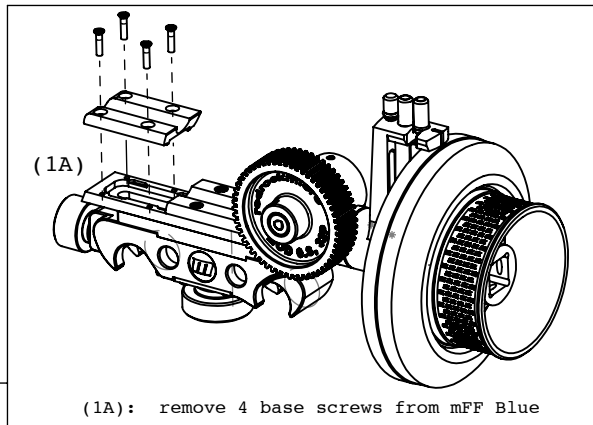

**Title:** *microFollowFocus | BLUE*  
**Scene:** *Add Studio side to existing mFF Blue*

create the cinema experience

<http://start.redrockmicro.com>  
Tutorials, forums, customer support